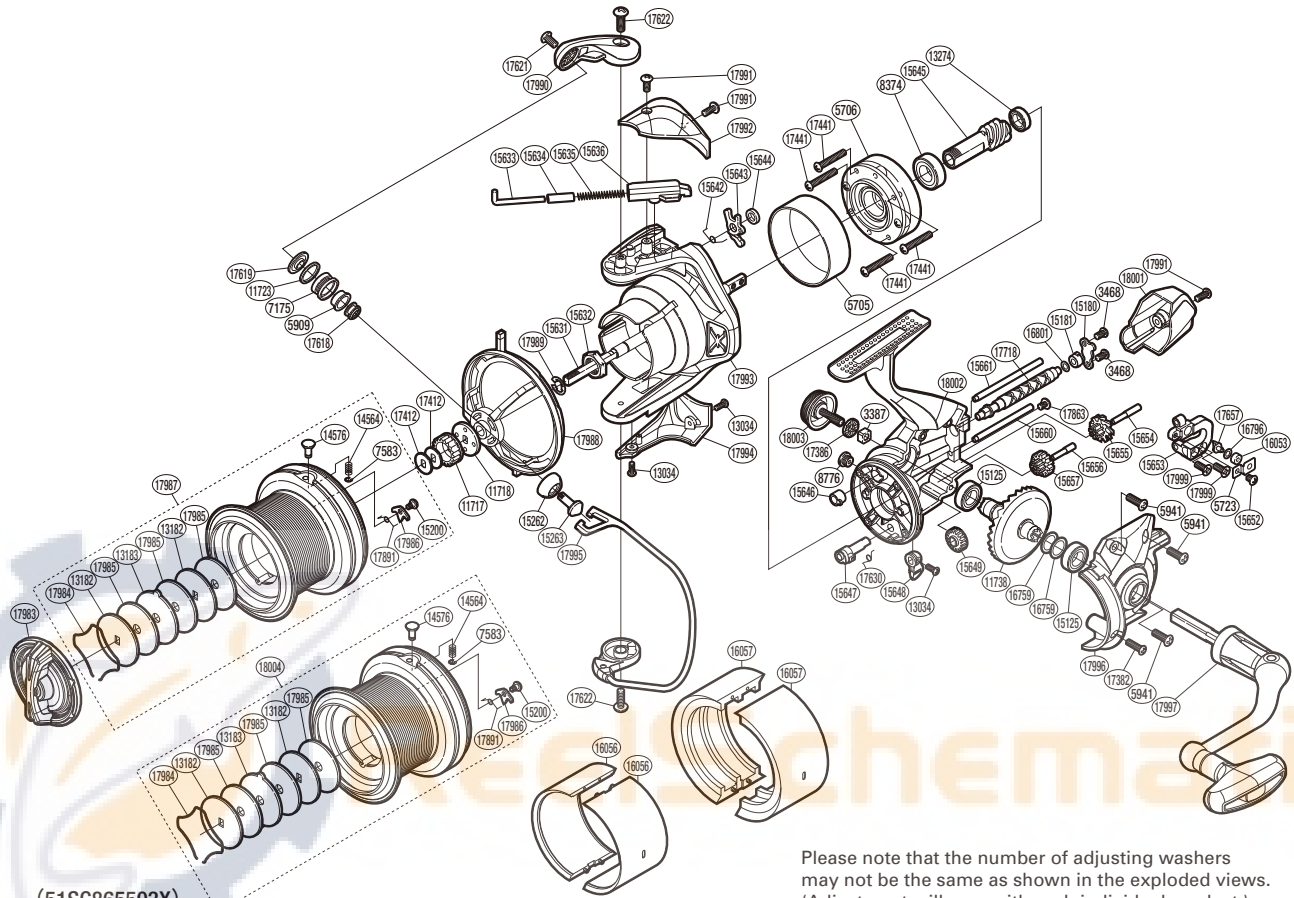

SHIMANO

ULTEGRA XTD S A-RB

ULT-5500XTD

(51SG865503X)

Part No.	Description	Part No.	Description	Part No.	Description
RD 3387	Handle Screw Lock	RD15634	Bail Spring Guide A Support	RD17622	Screw
RD 3468	Screw	RD15635	Bail Spring	RD17630	Anti-Reverse Cam Spring
RD 5705	Roller Clutch Ring	RD15636	Bail Spring Guide B	RD17657	Oscillating Pawl
RD 5706	Roller Clutch Assembly	RD15642	Lever Spring	RD17718	Worm Shaft
RD 5723	Oscillating Pawl Cover	RD15643	Bail Trip Lever	RD17863	Screw
RD 5909	Line Roller Bushing	RD15644	Washer	RD17891	Line Clip Spring
RD 5941	Screw	RD15645	Pinion Gear	RD17983	Drag Knob
RD 7175	Line Roller	RD15646	Worm Bushing (Front)	RD17984	Drag Washers Retainer
RD 7583	E Lock	RD15647	Anti-Reverse Cam	RD17985	Drag Washer
RD 8374	Ball Bearing	RD15648	Anti-Reverse Lever	RD17986	Drag Click
RD 8776	Oil Cap	RD15649	Idle Gear	RD17987	Spool Assembly
RD11717	Spool Support A	RD15652	Screw	RD17988	Line Safety Guard Assembly
RD11718	Spool Support B	RD15653	Oscillating Slider	RD17989	E Lock
RD11723	Line Roller Spacer	RD15654	Idle Gear B Shaft	RD17990	Bail Arm
RD11738	Drive Gear	RD15655	Idle Gear B	RD17991	Screw
RD13034	Screw	RD15656	Idle Gear C Shaft	RD17992	Bail Spring Cover
RD13182	Key Washer	RD15657	Idle Gear C	RD17993	Rotor
RD13183	Eared Washer	RD15660	Oscillating Guide A	RD17994	Bail Hold Support Guard
RD13274	Ball Bearing	RD15661	Oscillating Guide B	RD17995	Bail Assembly
RD14564	Drag Click Spring	RD16053	Oscillating Slider Bushing	RD17996	Side Cover
RD14576	Line Clip	RD16759	Washer	RD17997	Handle Assembly
RD15125	Ball Bearing	RD16796	Spacer	RD17999	Screw
RD15180	Worm Shaft Retainer	RD16801	Washer	RD18001	Rear Protector
RD15181	Worm Bushing (Rear)	RD17382	Screw	RD18002	Body
RD15200	Screw	RD17386	Handle Screw Cap Spacer	RD18003	Handle Screw Cap
RD15262	Line Roller Support Cover	RD17412	Spool Washer		
RD15263	Line Roller Support	RD17441	Screw	RD18004	Spare Spool Assembly
RD15631	Main Shaft	RD17618	Line Roller Collar		
RD15632	Rotor Nut	RD17619	Line Roller Washer	RD16056	Spool Economizer A (4500) (accessory)
RD15633	Bail Spring Guide A	RD17621	Screw	RD16057	Spool Economizer B (3500) (accessory)